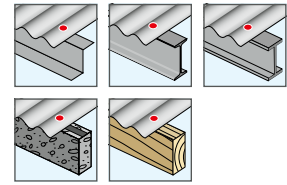

Applications

Technical specifications

Certifications

Product online

Order description	Radius [mm]	For corrugated profile	Length [mm]	PU [pieces]	Price/100 [EUR]	Article number	EAN
ORKAN storm washer W24 mill finish	24	18/76	50	500		3047700110	4061245086101
ORKAN storm washer W24 mill finish VE100	24	18/76	50	100		3077700110	4061245082738
ORKAN storm washer W24 alu- RAL 3009	24	18/76	50	500		3047757119	4061245086149
ORKAN storm washer W24 alu-RAL 3009 VE100	24	18/76	50	100		3077757119	4061245082752
ORKAN storm washer W24 alu-RAL 7016	24	18/76	50	500		3047725119	4061245086118
ORKAN storm washer W24 alu-RAL 7016 VE100	24	18/76	50	100		3077725119	4061245082776
ORKAN storm washer W24 Alu- RAL 8004	24	18/76	50	500		3047743119	4061245086132
ORKAN storm washer W24 alu-RAL 8004 VE100	24	18/76	50	100		3077743119	4061245082790
ORKAN storm washer W24 Alu- RAL 8011	24	18/76	50	500		3047778119	4061245086156
ORKAN storm washer W24 alu-RAL 8011 VE100	24	18/76	50	100		3077778119	4061245082813
ORKAN storm washer W24 Alu- RAL 8012	24	18/76	50	500		3047740119	4061245086125
ORKAN storm washer W24 alu-RAL 8012 VE100	24	18/76	50	100		3077740119	4061245082837
ORKAN storm washer W24 Alu- RAL 9006	24	18/76	50	500		3047784119	4061245086163
ORKAN storm washer W24 alu-RAL 9006 VE100	24	18/76	50	100		3077784119	4061245082851
ORKAN storm washer W24 alu- RAL 9007	24	18/76	50	500		3050024220	4061245086170
ORKAN storm washer W24 alu-RAL 9007 VE100	24	18/76	50	100		3070024220	4061245082875
ORKAN storm washer W30 mill finish	30	27/111	50	500		3050030000	4061245084701
ORKAN storm washer W30 mill finish VE100	30	27/111	50	100		3070030000	4061245084763
ORKAN storm washer W30 alu-RAL 7016	30	27/111	50	500		3050030025	4061245084718
ORKAN storm washer W30 alu-RAL 7016 VE100	30	27/111	50	100		3070030025	4061245084770