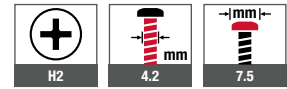

Window screw type E/Zyl.

Application range

- > Fixing of, for example, top shutter boxes and sheathing

Properties

- > Case-hardened steel
- > With single-start thread

Technical specifications

Cross references

Bit cross recess H2

Product online

Order description	Length [mm]	PU [pieces]	Price/100 [EUR]	Article number	EAN
zinc-plated, blue passivated					
Window screw type E/Zyl. 4.2x16	16	1000		2234416601	4061245041483
Window screw type E/Zyl. 4.2x30	30	1000		2234430601	4061245041476
Window screw type E/Zyl. 4.2x55	55	1000		2234455601	4061245041469